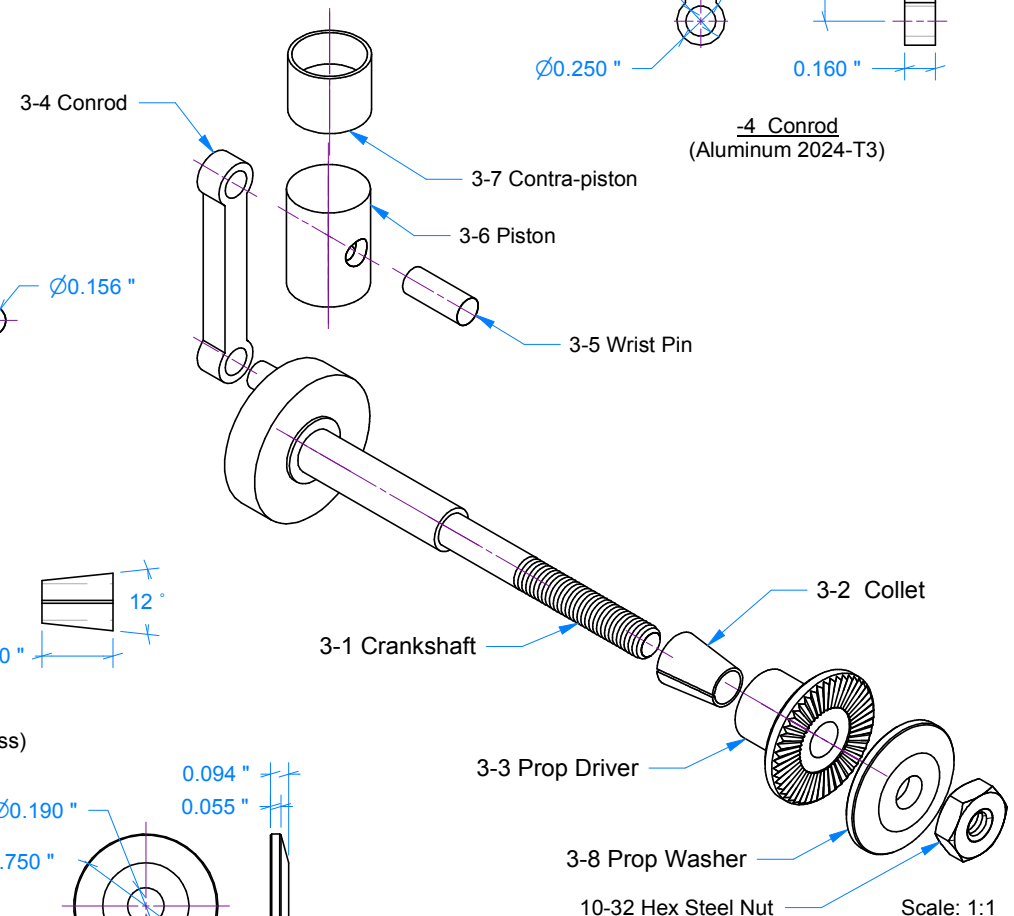

Section B-B

**-6 Piston**  
(Grey Cast Iron)

**-7 Contra-piston**  
(Grey Cast Iron)

**-5 Wrist Pin**  
( $\varnothing$  5/32" Drill Rod)

**-2 Collet**  
( $\varnothing$  .375" Brass)

**-3 Prop Driver**  
( $\varnothing$  .75" Aluminum 2024-T3)

Section A-A

**-8 Prop Washer**  
( $\varnothing$  .75" Aluminum)

	Drawn: <i>Ron C</i>	Date: 2012-08-02	
	Title: <b>BJ Cicada</b>	Designed by: <i>Chris Boll</i> <i>Rob Jenkins</i>	Sheet: <b>3</b>

Scale: 1:1

**-2 Cylinder Head**  
( $\varnothing$  1.25" Aluminum 2024-T3)

**-3 Compression Screw**  
( $\varnothing$  1/4" Brass +  $\varnothing$  3/32" Piano Wire)

**-1 Cylinder**  
( $\varnothing$  1.25" Steel L24)

**-4 Venturi Boss**  
(Steel, silver braze to -1)

Scale 1:1

	Drawn: <i>Ron C</i>	Date: 2012-08-05	
	Title: <b>BJ Cicada</b>	Designed by: <i>Chris Boll</i> <i>Rob Jenkins</i>	Sheet: <b>4</b>

	Drawn: <i>Ron C</i>	Date: 2012-08-16		
	Title: <b>BJ Cicada</b>		Designed by: <i>Chris Boll</i> <i>Rob Jenkins</i>	Sheet: <b>5</b>