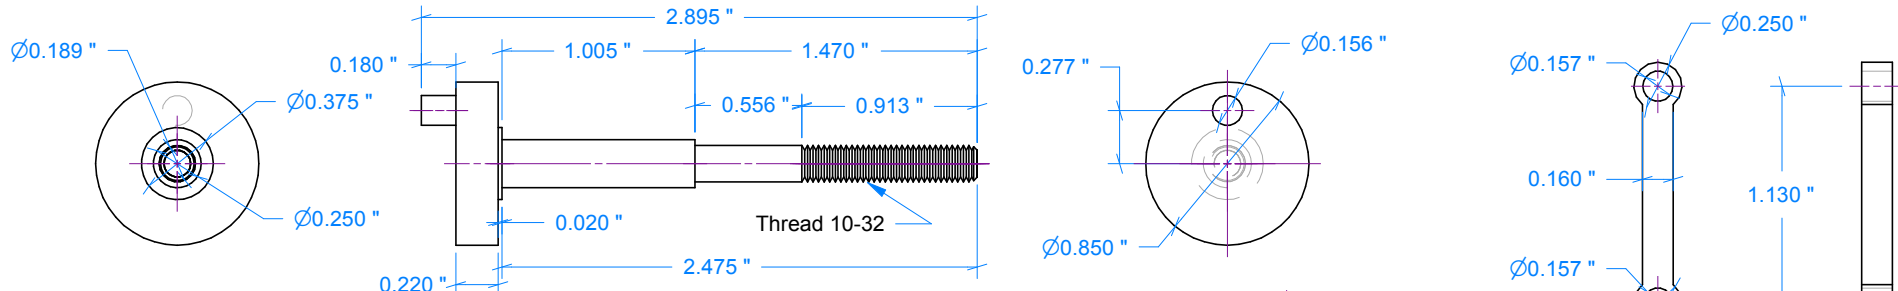

### BJ Cicada

Bore: 0.437" (11.10mm)  
 Stroke: 0.554" (14.07mm)  
 Displacement: 0.093 cuin (1.362cc)

	Drawn: <i>Ron C</i>	Date: 2012-08-22	
	Title: <b>BJ Cicada</b>	Designed by: <i>Chris Boll</i> <i>Rob Jenkins</i>	

-1 Crankcase  
(1" □ Aluminum 2024-T3)

-2 Front Bearing  
(1" □ Aluminum 2024-T3)

4-40 x 1/4"  
Machine Screw  
(4)

Fastener options

6BA: Drill #42 to tap, #33 to clear.  
4-40: Drill #43 to tap, #33 to clear

Scale 1:1

	Drawn: <i>Ron C</i>	Date: 2012-08-22	
	Title: <b>BJ Cicada</b>		Sheet: <b>2</b>
Designed by: <i>Chris Boll</i> <i>Rob Jenkins</i>			

**-1 Crankshaft**  
( $\varnothing$  0.875" Steel L24)

**-4 Conrod**  
(Aluminum 2024-T3)

Section A-A

**-8 Prop Washer**  
( $\varnothing$  .75" Aluminum)

	Drawn: <i>Ron C</i>	Date: 2012-08-02	
	Title: <b>BJ Cicada</b>	Designed by: <i>Chris Boll</i> <i>Rob Jenkins</i>	Sheet: <b>3</b>

Scale: 1:1