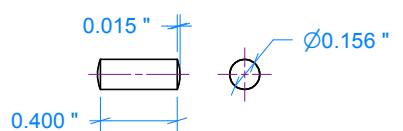

-5 Wrist Pin
($\varnothing$ 5/32" Drill Rod)