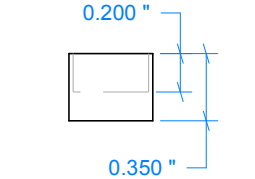

-8 Prop Washer
($\varnothing$ .75" Aluminum)

	Drawn: <i>Ron C</i>	Date: 2012-08-02	
	Title: BJ Cicada	Designed by: <i>Chris Boll</i> <i>Rob Jenkins</i>	Sheet: 3

Scale: 1:1