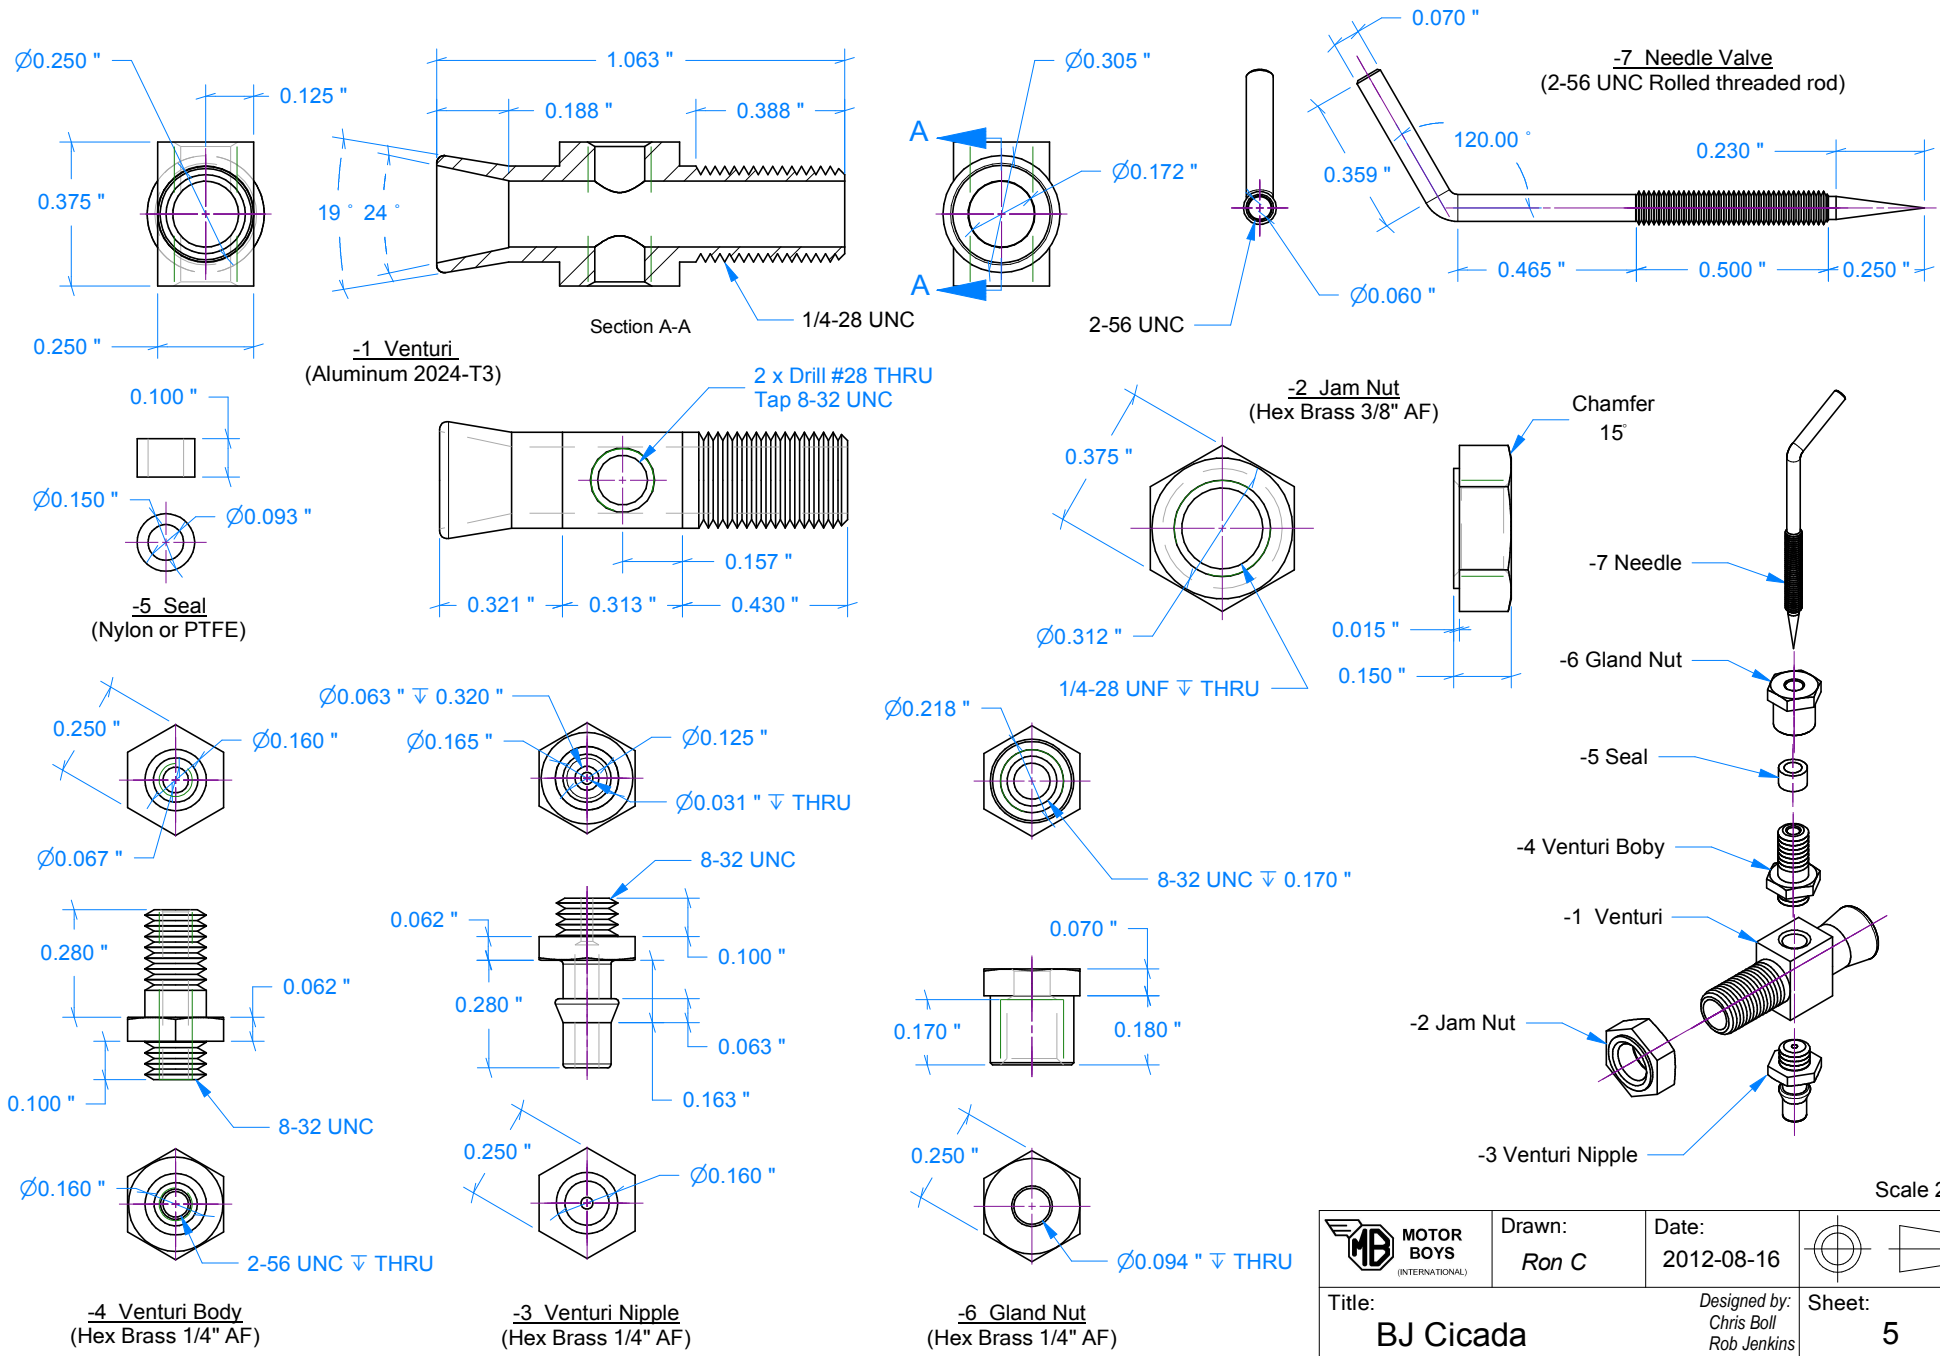

Section B-B

**-6 Piston**  
(Grey Cast Iron)

**-7 Contra-piston**  
(Grey Cast Iron)

**-5 Wrist Pin**  
( $\varnothing$  5/32" Drill Rod)

**-2 Collet**  
( $\varnothing$  .375" Brass)

**-3 Prop Driver**  
( $\varnothing$  .75" Aluminum 2024-T3)

Section A-A

**-8 Prop Washer**  
( $\varnothing$  .75" Aluminum)

	Drawn: <i>Ron C</i>	Date: 2012-08-02	
	Title: <b>BJ Cicada</b>	Designed by: <i>Chris Boll</i> <i>Rob Jenkins</i>	Sheet: <b>3</b>

Scale: 1:1

**-2 Cylinder Head**  
( $\varnothing$  1.25" Aluminum 2024-T3)

**-3 Compression Screw**  
( $\varnothing$  1/4" Brass +  $\varnothing$  3/32" Piano Wire)

**-1 Cylinder**  
( $\varnothing$  1.25" Steel L24)

**-4 Venturi Boss**  
(Steel, silver braze to -1)

Scale 1:1

	Drawn: <i>Ron C</i>	Date: 2012-08-05	
	Title: <b>BJ Cicada</b>	Designed by: <i>Chris Boll</i> <i>Rob Jenkins</i>	Sheet: <b>4</b>

	Drawn: <i>Ron C</i>	Date: 2012-08-16		
	Title: <b>BJ Cicada</b>		Designed by: <i>Chris Boll</i> <i>Rob Jenkins</i>	Sheet: <b>5</b>