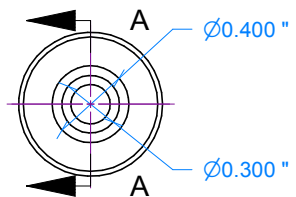

Section B-B

**-6 Piston**  
(Grey Cast Iron)

**-7 Contra-piston**  
(Grey Cast Iron)

**-5 Wrist Pin**  
( $\varnothing$  5/32" Drill Rod)

**-2 Collet**  
( $\varnothing$  .375" Brass)

**-3 Prop Driver**  
( $\varnothing$  .75" Aluminum 2024-T3)

Section A-A

**-8 Prop Washer**  
( $\varnothing$  .75" Aluminum)

	Drawn: <i>Ron C</i>	Date: 2012-08-02	
	Title: <b>BJ Cicada</b>	Designed by: <i>Chris Boll</i> <i>Rob Jenkins</i>	Sheet: <b>3</b>

Scale: 1:1