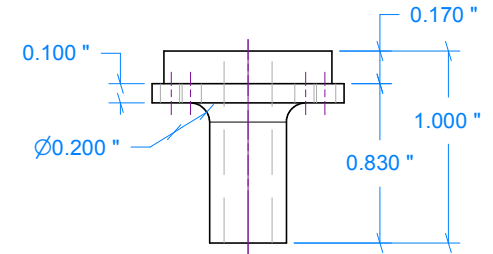

### BJ Cicada

Bore: 0.437" (11.10mm)  
 Stroke: 0.554" (14.07mm)  
 Displacement: 0.093 cuin (1.362cc)

	Drawn: <i>Ron C</i>	Date: 2012-08-22	
	Title: <b>BJ Cicada</b>	Designed by: <i>Chris Boll</i> <i>Rob Jenkins</i>	

-1 Crankcase  
(1" □ Aluminum 2024-T3)

-2 Front Bearing  
(1" □ Aluminum 2024-T3)

4-40 x 1/4"  
Machine Screw  
(4)

Fastener options

6BA: Drill #42 to tap, #33 to clear.  
4-40: Drill #43 to tap, #33 to clear

Scale 1:1

	Drawn: <i>Ron C</i>	Date: 2012-08-22	
	Title: <b>BJ Cicada</b>		Sheet: <b>2</b>
Designed by: <i>Chris Boll</i> <i>Rob Jenkins</i>			

**-1 Crankshaft**  
( $\varnothing$  0.875" Steel L24)

**-4 Conrod**  
(Aluminum 2024-T3)

Section A-A

**-8 Prop Washer**  
( $\varnothing$  .75" Aluminum)

	Drawn: <i>Ron C</i>	Date: 2012-08-02	
	Title: <b>BJ Cicada</b>	Designed by: <i>Chris Boll</i> <i>Rob Jenkins</i>	Sheet: <b>3</b>

Scale: 1:1