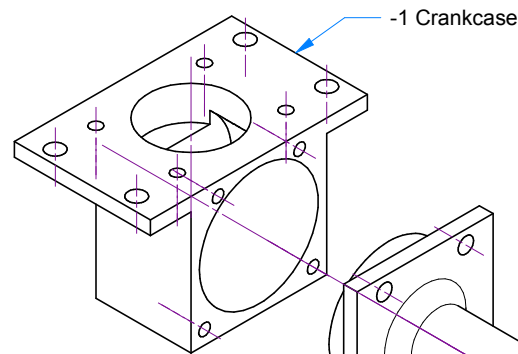

### BJ Cicada

Bore: 0.437" (11.10mm)  
 Stroke: 0.554" (14.07mm)  
 Displacement: 0.093 cuin (1.362cc)

	Drawn: <i>Ron C</i>	Date: 2012-08-22	
	Title: <b>BJ Cicada</b>	Designed by: <i>Chris Boll</i> <i>Rob Jenkins</i>	

-1 Crankcase  
(1" □ Aluminum 2024-T3)

-2 Front Bearing  
(1" □ Aluminum 2024-T3)

4-40 x 1/4"  
Machine Screw  
(4)

Fastener options

6BA: Drill #42 to tap, #33 to clear.  
4-40: Drill #43 to tap, #33 to clear

Scale 1:1

	Drawn: <i>Ron C</i>	Date: 2012-08-22	
	Title: <b>BJ Cicada</b>		Sheet: <b>2</b>
Designed by: <i>Chris Boll</i> <i>Rob Jenkins</i>			

**-1 Crankshaft**  
( $\varnothing$  0.875" Steel L24)

**-4 Conrod**  
(Aluminum 2024-T3)

**-2 Cylinder Head**  
( $\varnothing$  1.25" Aluminum 2024-T3)

**-3 Compression Screw**  
( $\varnothing$  1/4" Brass +  $\varnothing$  3/32" Piano Wire)

**-1 Cylinder**  
( $\varnothing$  1.25" Steel L24)