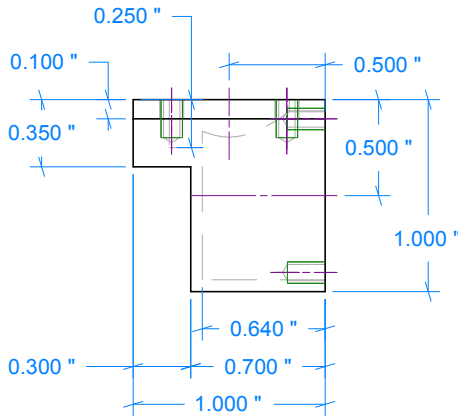

### BJ Cicada

Bore: 0.437" (11.10mm)  
 Stroke: 0.554" (14.07mm)  
 Displacement: 0.093 cuin (1.362cc)

	Drawn: <i>Ron C</i>	Date: 2012-08-22	
	Title: <b>BJ Cicada</b>	Designed by: <i>Chris Boll</i> <i>Rob Jenkins</i>	

-1 Crankcase  
(1" □ Aluminum 2024-T3)

-2 Front Bearing  
(1" □ Aluminum 2024-T3)

4-40 x 1/4"  
Machine Screw  
(4)

Fastener options

6BA: Drill #42 to tap, #33 to clear.  
4-40: Drill #43 to tap, #33 to clear

Scale 1:1

	Drawn: <i>Ron C</i>	Date: 2012-08-22	
	Title: <b>BJ Cicada</b>		Sheet: <b>2</b>
Designed by: <i>Chris Boll</i> <i>Rob Jenkins</i>			

**-1 Crankshaft**  
( $\varnothing$  0.875" Steel L24)

**-4 Conrod**  
(Aluminum 2024-T3)

Section A-A

**-8 Prop Washer**  
( $\varnothing$  .75" Aluminum)

	Drawn: <i>Ron C</i>	Date: 2012-08-02	
	Title: <b>BJ Cicada</b>	Designed by: <i>Chris Boll</i> <i>Rob Jenkins</i>	Sheet: <b>3</b>

Scale: 1:1