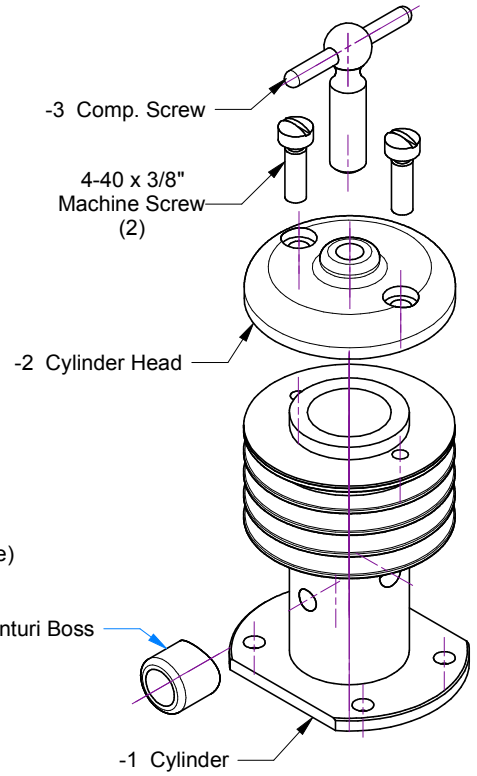

-1 Crankcase  
(1" □ Aluminum 2024-T3)

-2 Front Bearing  
(1" □ Aluminum 2024-T3)

4-40 x 1/4"  
Machine Screw  
(4)

Fastener options

6BA: Drill #42 to tap, #33 to clear.  
4-40: Drill #43 to tap, #33 to clear

Section B-B

**-6 Piston**  
(Grey Cast Iron)

**-7 Contra-piston**  
(Grey Cast Iron)

**-5 Wrist Pin**  
( $\varnothing$  5/32" Drill Rod)

**-2 Collet**  
( $\varnothing$  .375" Brass)

**-3 Prop Driver**  
( $\varnothing$  .75" Aluminum 2024-T3)

Section A-A

**-8 Prop Washer**  
( $\varnothing$  .75" Aluminum)

	Drawn: <i>Ron C</i>	Date: 2012-08-02	
	Title: <b>BJ Cicada</b>	Designed by: <i>Chris Boll</i> <i>Rob Jenkins</i>	Sheet: <b>3</b>

Scale: 1:1

**-2 Cylinder Head**  
( $\varnothing$  1.25" Aluminum 2024-T3)

**-3 Compression Screw**  
( $\varnothing$  1/4" Brass +  $\varnothing$  3/32" Piano Wire)

**-1 Cylinder**  
( $\varnothing$  1.25" Steel L24)