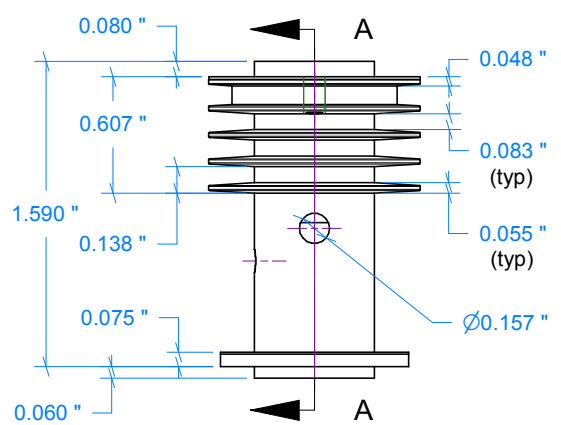

Scale 1:1

	Drawn: <i>Ron C</i>	Date: 2012-08-22	
	Title: <b>BJ Cicada</b>		Sheet: <b>2</b>
Designed by: <i>Chris Boll</i> <i>Rob Jenkins</i>			

**-1 Crankshaft**  
( $\varnothing$  0.875" Steel L24)

**-4 Conrod**  
(Aluminum 2024-T3)

Section A-A

**-8 Prop Washer**  
( $\varnothing$  .75" Aluminum)

	Drawn: <i>Ron C</i>	Date: 2012-08-02	
	Title: <b>BJ Cicada</b>	Designed by: <i>Chris Boll</i> <i>Rob Jenkins</i>	Sheet: <b>3</b>

Scale: 1:1

**-2 Cylinder Head**  
( $\varnothing$  1.25" Aluminum 2024-T3)

**-3 Compression Screw**  
( $\varnothing$  1/4" Brass +  $\varnothing$  3/32" Piano Wire)

**-1 Cylinder**  
( $\varnothing$  1.25" Steel L24)

**-4 Venturi Boss**  
(Steel, silver braze to -1)

Scale 1:1

	Drawn: <i>Ron C</i>	Date: 2012-08-05	
	Title: <b>BJ Cicada</b>	Designed by: <i>Chris Boll</i> <i>Rob Jenkins</i>	Sheet: <b>4</b>

	Drawn: <i>Ron C</i>	Date: 2012-08-16		
	Title: <b>BJ Cicada</b>		Designed by: <i>Chris Boll</i> <i>Rob Jenkins</i>	Sheet: <b>5</b>