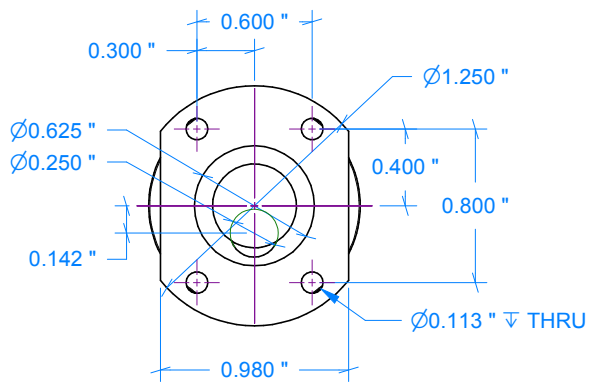

Section A-A

**-8 Prop Washer**  
( $\varnothing$  .75" Aluminum)

	Drawn: <i>Ron C</i>	Date: 2012-08-02	
	Title: <b>BJ Cicada</b>	Designed by: <i>Chris Boll</i> <i>Rob Jenkins</i>	Sheet: <b>3</b>

Scale: 1:1

**-2 Cylinder Head**  
( $\varnothing$  1.25" Aluminum 2024-T3)

**-3 Compression Screw**  
( $\varnothing$  1/4" Brass +  $\varnothing$  3/32" Piano Wire)

**-1 Cylinder**  
( $\varnothing$  1.25" Steel L24)