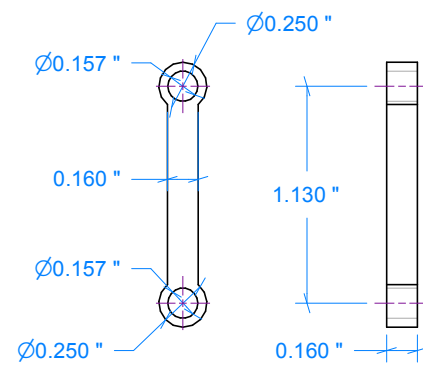

### BJ Cicada

Bore: 0.437" (11.10mm)  
 Stroke: 0.554" (14.07mm)  
 Displacement: 0.093 cuin (1.362cc)

	Drawn: <i>Ron C</i>	Date: 2012-08-22	
	Title: <b>BJ Cicada</b>	Designed by: <i>Chris Boll</i> <i>Rob Jenkins</i>	

-1 Crankcase  
(1" □ Aluminum 2024-T3)

-2 Front Bearing  
(1" □ Aluminum 2024-T3)

4-40 x 1/4"  
Machine Screw  
(4)

Fastener options

6BA: Drill #42 to tap, #33 to clear.  
4-40: Drill #43 to tap, #33 to clear

Scale 1:1

	Drawn: <i>Ron C</i>	Date: 2012-08-22	
	Title: <b>BJ Cicada</b>		Sheet: <b>2</b>
Designed by: <i>Chris Boll</i> <i>Rob Jenkins</i>			

**-1 Crankshaft**  
( $\varnothing$  0.875" Steel L24)

**-4 Conrod**  
(Aluminum 2024-T3)

Section A-A

**-8 Prop Washer**  
( $\varnothing$  .75" Aluminum)

	Drawn: <i>Ron C</i>	Date: 2012-08-02	
	Title: <b>BJ Cicada</b>	Designed by: <i>Chris Boll</i> <i>Rob Jenkins</i>	Sheet: <b>3</b>

Scale: 1:1