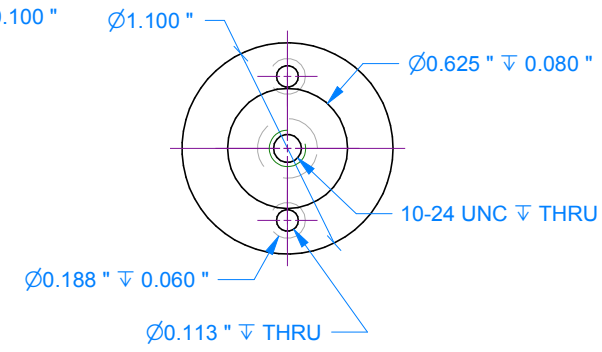

Section A-A

**-8 Prop Washer**  
( $\varnothing$  .75" Aluminum)

	Drawn: <i>Ron C</i>	Date: 2012-08-02	
	Title: <b>BJ Cicada</b>	Designed by: <i>Chris Boll</i> <i>Rob Jenkins</i>	Sheet: <b>3</b>

Scale: 1:1

**-2 Cylinder Head**  
( $\varnothing$  1.25" Aluminum 2024-T3)

**-3 Compression Screw**  
( $\varnothing$  1/4" Brass +  $\varnothing$  3/32" Piano Wire)

**-1 Cylinder**  
( $\varnothing$  1.25" Steel L24)