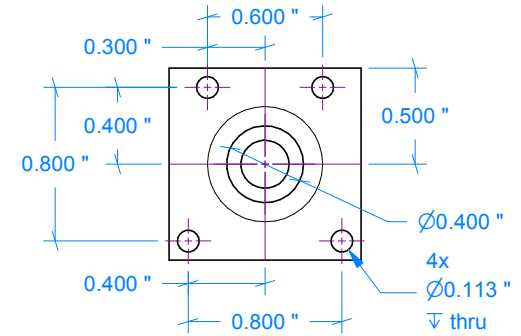

### BJ Cicada

Bore: 0.437" (11.10mm)  
 Stroke: 0.554" (14.07mm)  
 Displacement: 0.093 cuin (1.362cc)

	Drawn: <i>Ron C</i>	Date: 2012-08-22	
	Title: <b>BJ Cicada</b>	Designed by: <i>Chris Boll</i> <i>Rob Jenkins</i>	

-1 Crankcase  
(1" □ Aluminum 2024-T3)

-2 Front Bearing  
(1" □ Aluminum 2024-T3)

4-40 x 1/4"  
Machine Screw  
(4)

Fastener options

6BA: Drill #42 to tap, #33 to clear.  
4-40: Drill #43 to tap, #33 to clear

Scale 1:1

	Drawn: <i>Ron C</i>	Date: 2012-08-22	
	Title: <b>BJ Cicada</b>		Sheet: <b>2</b>
Designed by: <i>Chris Boll</i> <i>Rob Jenkins</i>			

**-1 Crankshaft**  
( $\varnothing$  0.875" Steel L24)

**-4 Conrod**  
(Aluminum 2024-T3)

Section A-A

**-8 Prop Washer**  
( $\varnothing$  .75" Aluminum)

	Drawn: <i>Ron C</i>	Date: 2012-08-02	
	Title: <b>BJ Cicada</b>	Designed by: <i>Chris Boll</i> <i>Rob Jenkins</i>	Sheet: <b>3</b>

Scale: 1:1