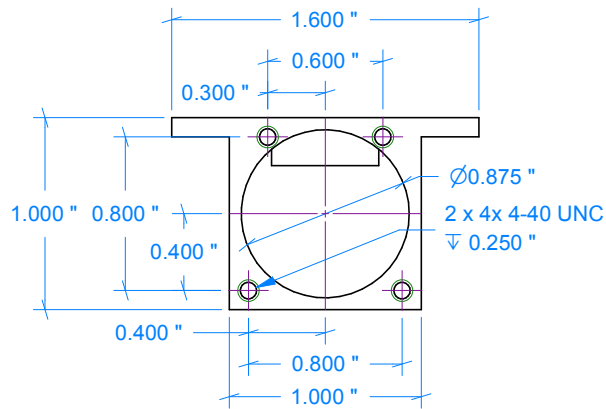

### BJ Cicada

Bore: 0.437" (11.10mm)  
 Stroke: 0.554" (14.07mm)  
 Displacement: 0.093 cuin (1.362cc)

	Drawn: <i>Ron C</i>	Date: 2012-08-22	
	Title: <b>BJ Cicada</b>	Designed by: <i>Chris Boll</i> <i>Rob Jenkins</i>	

-1 Crankcase  
(1" □ Aluminum 2024-T3)

-2 Front Bearing  
(1" □ Aluminum 2024-T3)

4-40 x 1/4"  
Machine Screw  
(4)

Fastener options

6BA: Drill #42 to tap, #33 to clear.  
4-40: Drill #43 to tap, #33 to clear

Scale 1:1

	Drawn: <i>Ron C</i>	Date: 2012-08-22	
	Title: <b>BJ Cicada</b>		Sheet: <b>2</b>
Designed by: <i>Chris Boll</i> <i>Rob Jenkins</i>			

**-1 Crankshaft**  
( $\varnothing$  0.875" Steel L24)

**-4 Conrod**  
(Aluminum 2024-T3)

Section A-A

**-8 Prop Washer**  
( $\varnothing$  .75" Aluminum)

	Drawn: <i>Ron C</i>	Date: 2012-08-02	
	Title: <b>BJ Cicada</b>	Designed by: <i>Chris Boll</i> <i>Rob Jenkins</i>	Sheet: <b>3</b>

Scale: 1:1