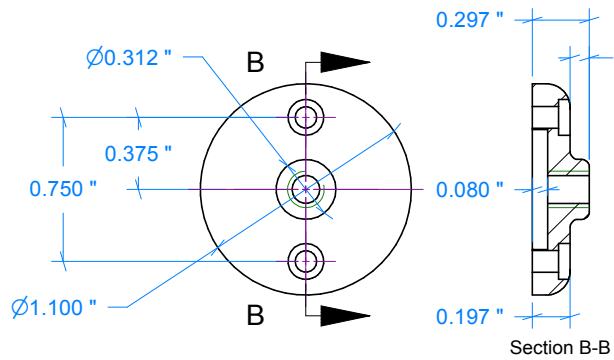

Section A-A

**-8 Prop Washer**  
( $\varnothing$  .75" Aluminum)

	Drawn: <i>Ron C</i>	Date: 2012-08-02	
	Title: <b>BJ Cicada</b>	Designed by: <i>Chris Boll</i> <i>Rob Jenkins</i>	Sheet: <b>3</b>

Scale: 1:1

**-2 Cylinder Head**  
( $\varnothing$  1.25" Aluminum 2024-T3)

**-3 Compression Screw**  
( $\varnothing$  1/4" Brass +  $\varnothing$  3/32" Piano Wire)

**-1 Cylinder**  
( $\varnothing$  1.25" Steel L24)