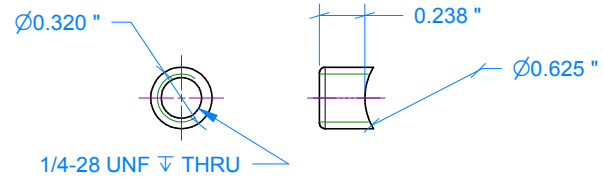

Section A-A

**-8 Prop Washer**  
( $\varnothing$  .75" Aluminum)

	Drawn: <i>Ron C</i>	Date: 2012-08-02	
	Title: <b>BJ Cicada</b>	Designed by: <i>Chris Boll</i> <i>Rob Jenkins</i>	Sheet: <b>3</b>

Scale: 1:1

**-2 Cylinder Head**  
( $\varnothing$  1.25" Aluminum 2024-T3)

**-3 Compression Screw**  
( $\varnothing$  1/4" Brass +  $\varnothing$  3/32" Piano Wire)

**-1 Cylinder**  
( $\varnothing$  1.25" Steel L24)