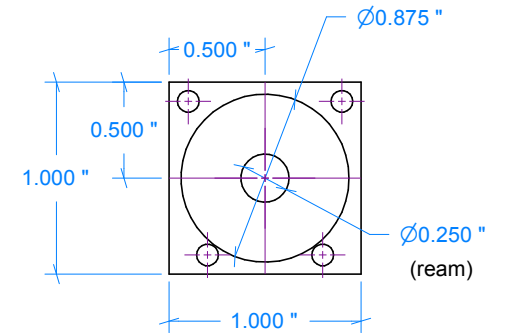

### BJ Cicada

Bore: 0.437" (11.10mm)  
 Stroke: 0.554" (14.07mm)  
 Displacement: 0.093 cuin (1.362cc)

	Drawn: <i>Ron C</i>	Date: 2012-08-22	
	Title: <b>BJ Cicada</b>	Designed by: <i>Chris Boll</i> <i>Rob Jenkins</i>	

-1 Crankcase  
(1" □ Aluminum 2024-T3)

-2 Front Bearing  
(1" □ Aluminum 2024-T3)

4-40 x 1/4"  
Machine Screw  
(4)

Fastener options

6BA: Drill #42 to tap, #33 to clear.  
4-40: Drill #43 to tap, #33 to clear

Scale 1:1

	Drawn: <i>Ron C</i>	Date: 2012-08-22	
	Title: <b>BJ Cicada</b>		Sheet: <b>2</b>
Designed by: <i>Chris Boll</i> <i>Rob Jenkins</i>			

**-1 Crankshaft**  
( $\varnothing$  0.875" Steel L24)

**-4 Conrod**  
(Aluminum 2024-T3)

Section A-A

**-8 Prop Washer**  
( $\varnothing$  .75" Aluminum)

	Drawn: <i>Ron C</i>	Date: 2012-08-02	
	Title: <b>BJ Cicada</b>	Designed by: <i>Chris Boll</i> <i>Rob Jenkins</i>	Sheet: <b>3</b>

Scale: 1:1