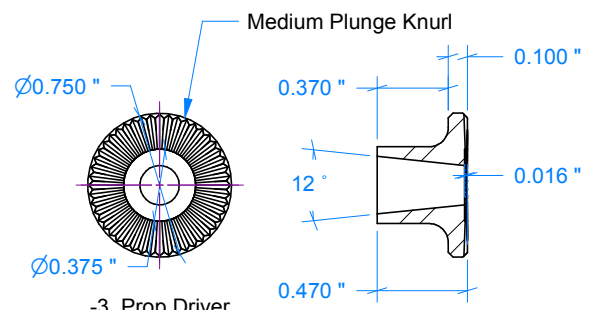

Scale 1:1

	Drawn: <i>Ron C</i>	Date: 2012-08-22	
	Title: <b>BJ Cicada</b>		Sheet: <b>2</b>
Designed by: <i>Chris Boll</i> <i>Rob Jenkins</i>			

**-1 Crankshaft**  
( $\varnothing$  0.875" Steel L24)

**-4 Conrod**  
(Aluminum 2024-T3)

Section B-B

**-6 Piston**  
(Grey Cast Iron)

**-7 Contra-piston**  
(Grey Cast Iron)

**-5 Wrist Pin**  
( $\varnothing$  5/32" Drill Rod)

**-2 Collet**  
( $\varnothing$  .375" Brass)

**-3 Prop Driver**  
( $\varnothing$  .75" Aluminum 2024-T3)

Section A-A

**-8 Prop Washer**  
( $\varnothing$  .75" Aluminum)

	Drawn: <i>Ron C</i>	Date: 2012-08-02	
	Title: <b>BJ Cicada</b>	Designed by: <i>Chris Boll</i> <i>Rob Jenkins</i>	Sheet: <b>3</b>

Scale: 1:1

**-2 Cylinder Head**  
( $\varnothing$  1.25" Aluminum 2024-T3)

**-3 Compression Screw**  
( $\varnothing$  1/4" Brass +  $\varnothing$  3/32" Piano Wire)

**-1 Cylinder**  
( $\varnothing$  1.25" Steel L24)