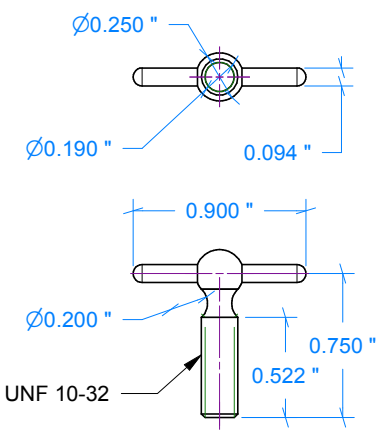

### BJ Cicada

Bore: 0.437" (11.10mm)  
 Stroke: 0.554" (14.07mm)  
 Displacement: 0.093 cuin (1.362cc)

	Drawn: <i>Ron C</i>	Date: 2012-08-22	
	Title: <b>BJ Cicada</b>	Designed by: <i>Chris Boll</i> <i>Rob Jenkins</i>	

Scale 1:1

	Drawn: <i>Ron C</i>	Date: 2012-08-22	
	Title: <b>BJ Cicada</b>		Sheet: <b>2</b>
Designed by: <i>Chris Boll</i> <i>Rob Jenkins</i>			

**-1 Crankshaft**  
( $\varnothing$  0.875" Steel L24)

**-4 Conrod**  
(Aluminum 2024-T3)

Section A-A

**-8 Prop Washer**  
( $\varnothing$  .75" Aluminum)

	Drawn: <i>Ron C</i>	Date: 2012-08-02	
	Title: <b>BJ Cicada</b>	Designed by: <i>Chris Boll</i> <i>Rob Jenkins</i>	Sheet: <b>3</b>

Scale: 1:1

**-2 Cylinder Head**  
( $\varnothing$  1.25" Aluminum 2024-T3)

**-3 Compression Screw**  
( $\varnothing$  1/4" Brass +  $\varnothing$  3/32" Piano Wire)

**-1 Cylinder**  
( $\varnothing$  1.25" Steel L24)