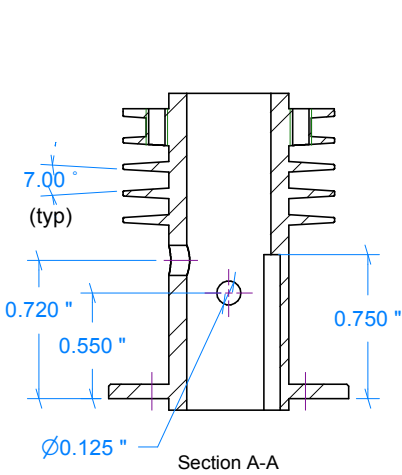

Section A-A

**-8 Prop Washer**  
( $\varnothing$  .75" Aluminum)

	Drawn: <i>Ron C</i>	Date: 2012-08-02	
	Title: <b>BJ Cicada</b>	Designed by: <i>Chris Boll</i> <i>Rob Jenkins</i>	Sheet: <b>3</b>

Scale: 1:1

**-2 Cylinder Head**  
( $\varnothing$  1.25" Aluminum 2024-T3)

**-3 Compression Screw**  
( $\varnothing$  1/4" Brass +  $\varnothing$  3/32" Piano Wire)

**-1 Cylinder**  
( $\varnothing$  1.25" Steel L24)