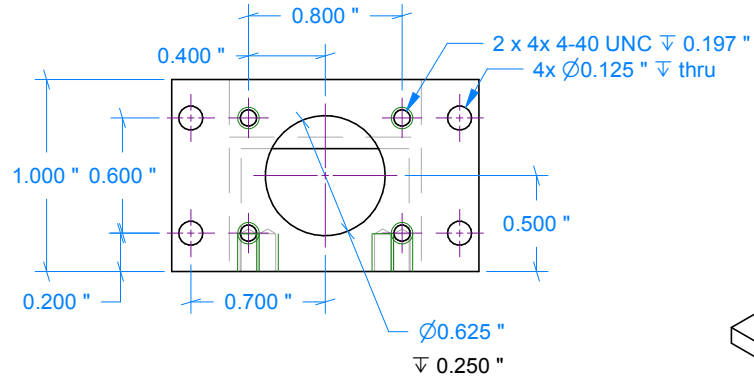

### BJ Cicada

Bore: 0.437" (11.10mm)  
 Stroke: 0.554" (14.07mm)  
 Displacement: 0.093 cuin (1.362cc)

	Drawn: <i>Ron C</i>	Date: 2012-08-22	
	Title: <b>BJ Cicada</b>	Designed by: <i>Chris Boll</i> <i>Rob Jenkins</i>	

-1 Crankcase  
(1" □ Aluminum 2024-T3)

-2 Front Bearing  
(1" □ Aluminum 2024-T3)

4-40 x 1/4"  
Machine Screw  
(4)

Fastener options

6BA: Drill #42 to tap, #33 to clear.  
4-40: Drill #43 to tap, #33 to clear

Scale 1:1

	Drawn: <i>Ron C</i>	Date: 2012-08-22	
	Title: <b>BJ Cicada</b>		Sheet: <b>2</b>
Designed by: <i>Chris Boll</i> <i>Rob Jenkins</i>			

**-1 Crankshaft**  
( $\varnothing$  0.875" Steel L24)

**-4 Conrod**  
(Aluminum 2024-T3)

Section A-A

**-8 Prop Washer**  
( $\varnothing$  .75" Aluminum)

	Drawn: <i>Ron C</i>	Date: 2012-08-02	
	Title: <b>BJ Cicada</b>	Designed by: <i>Chris Boll</i> <i>Rob Jenkins</i>	Sheet: <b>3</b>

Scale: 1:1