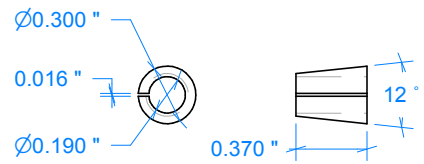

-2 Collet
($\varnothing$ .375" Brass)