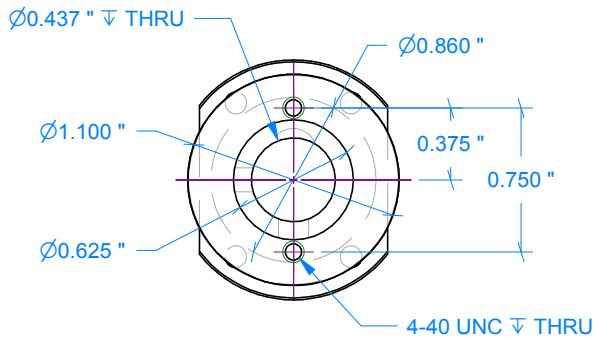

Section A-A

**-8 Prop Washer**  
( $\varnothing$  .75" Aluminum)

	Drawn: <i>Ron C</i>	Date: 2012-08-02	
	Title: <b>BJ Cicada</b>	Designed by: <i>Chris Boll</i> <i>Rob Jenkins</i>	Sheet: <b>3</b>

Scale: 1:1

**-2 Cylinder Head**  
( $\varnothing$  1.25" Aluminum 2024-T3)

**-3 Compression Screw**  
( $\varnothing$  1/4" Brass +  $\varnothing$  3/32" Piano Wire)

**-1 Cylinder**  
( $\varnothing$  1.25" Steel L24)